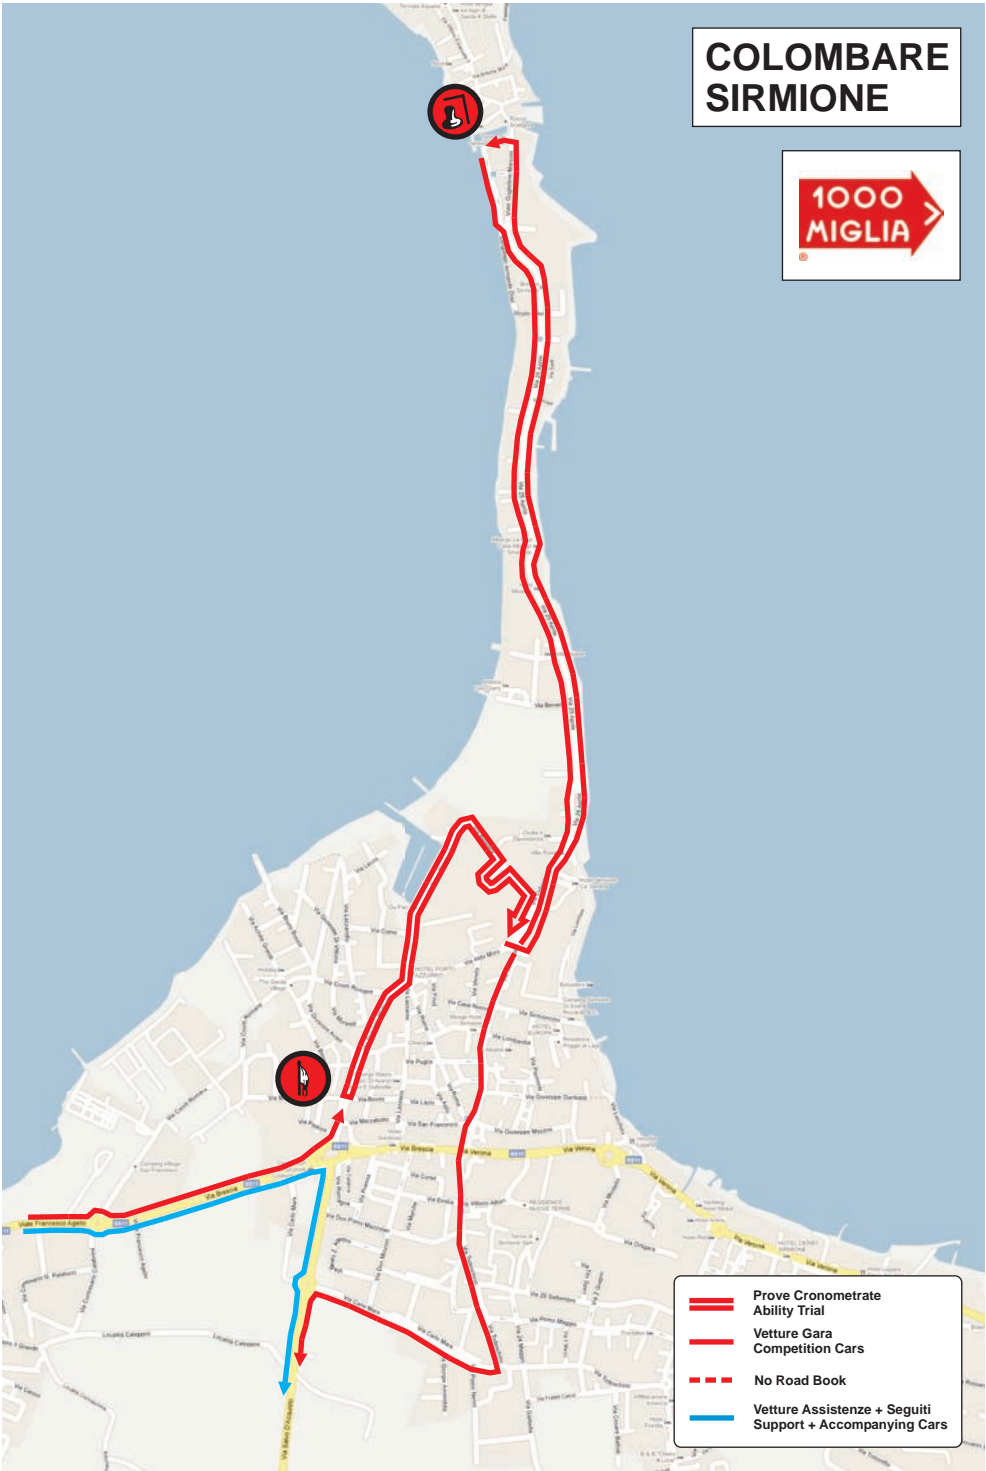

# COLOMBARE SIRMIONE

- Prove Cronometrate  
Ability Trial
- Vetture Gara  
Competition Cars
- No Road Book
- Vetture Assistenze + Seguiti  
Support + Accompanying Cars